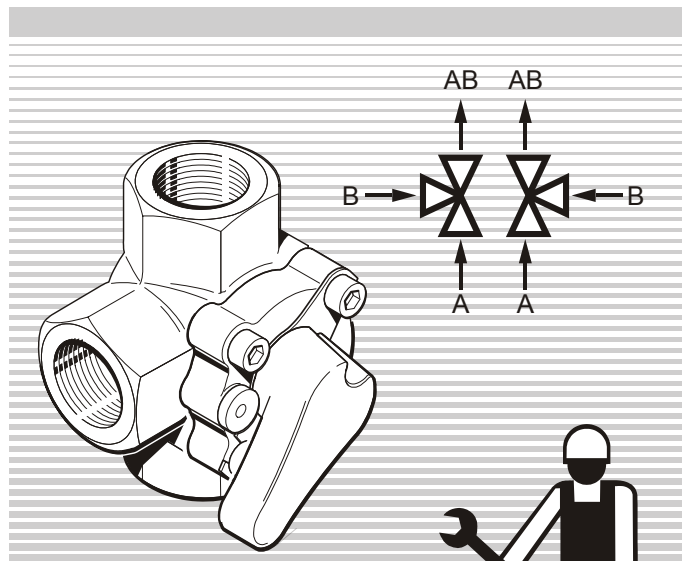

2

1

4

DN	PIPE-R	A (mm)	M (Nm)
20	3/4"	> 13	< 65
25	1"	> 15	< 85
32	1-1/4"	> 17	< 100
40	1-1/2"	> 17	< 110
50	2"	> 22	< 135

DN20...32 → 071161036
DN40...50 → 071161037

resideo

CENTRA V5433A/G

Ademco Sp. z o.o.
ul. Domaniewska 39
02-672 Warszawa
wsparcie@resideo.com
homecomfort.resideo.com/pl