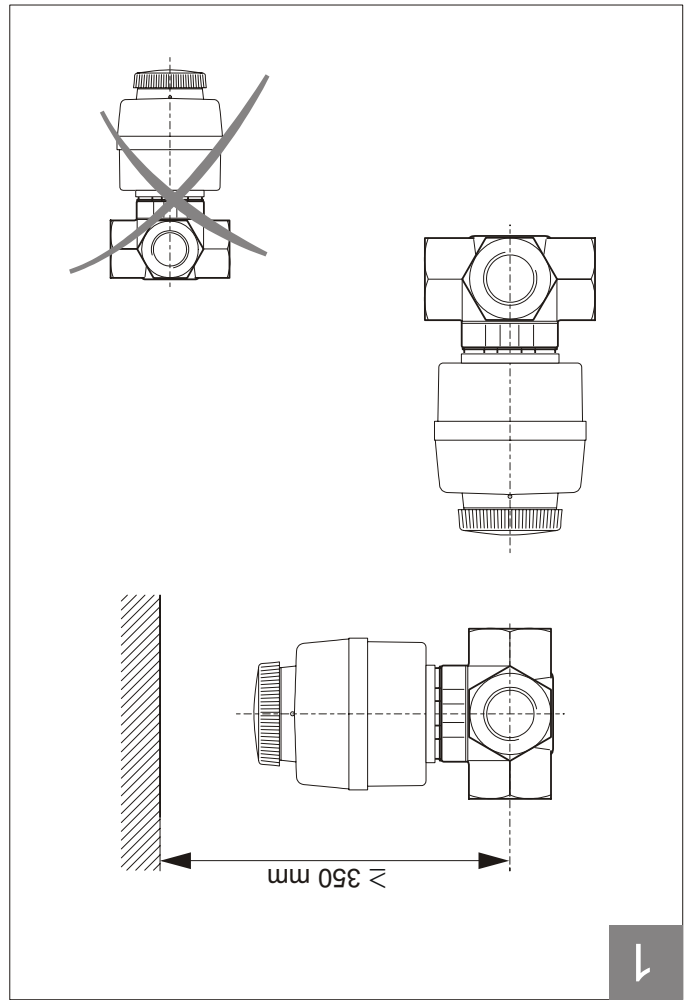

2

1

4

DN	PIPE-R	A (mm)	M (Nm)
20	3/4"	> 13	< 65
25	1"	> 15	< 85
32	1-1/4"	> 17	< 100
40	1-1/2"	> 17	< 110
50	2"	> 22	< 135

DN20...32 → 071161036
DN40...50 → 071161037

resideo

CENTRA V5433A/G

Ademco Sp. z o.o.
ul. Domaniewska 39
02-672 Warszawa
wsparcie@resideo.com
homecomfort.resideo.com/pl